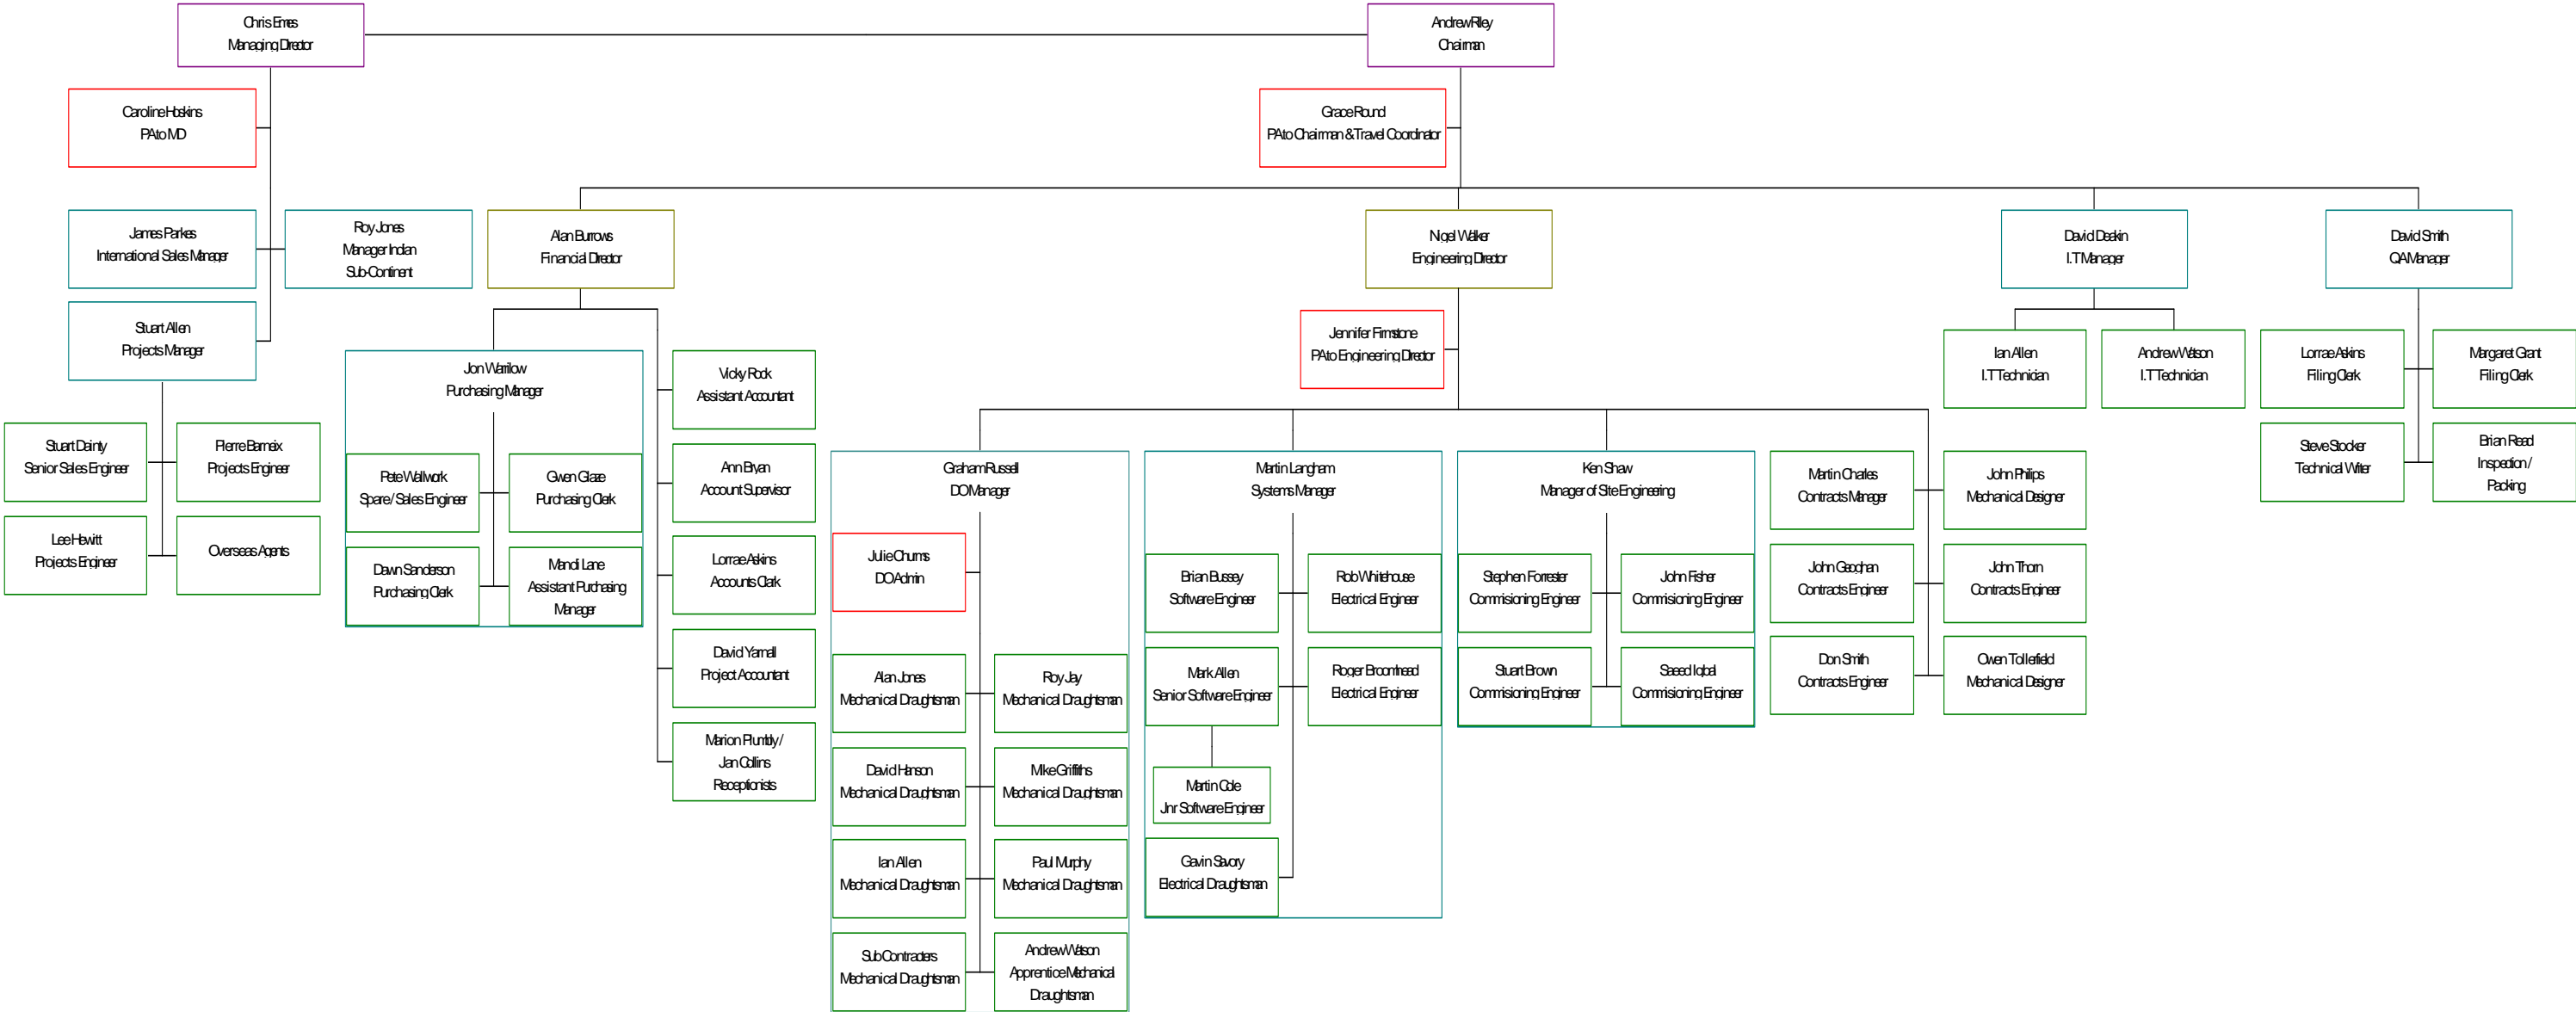

MECHATHERM INTERNATIONAL LIMITED ORGANISATION CHART

LEGEND:

- PURPLE - CO-OWNERS - DIRECTORS
- YELLOW - DIRECTORS
- RED - PA'S
- AQUA - MANAGER
- GREEN - STAFF / EMPLOYEE'S